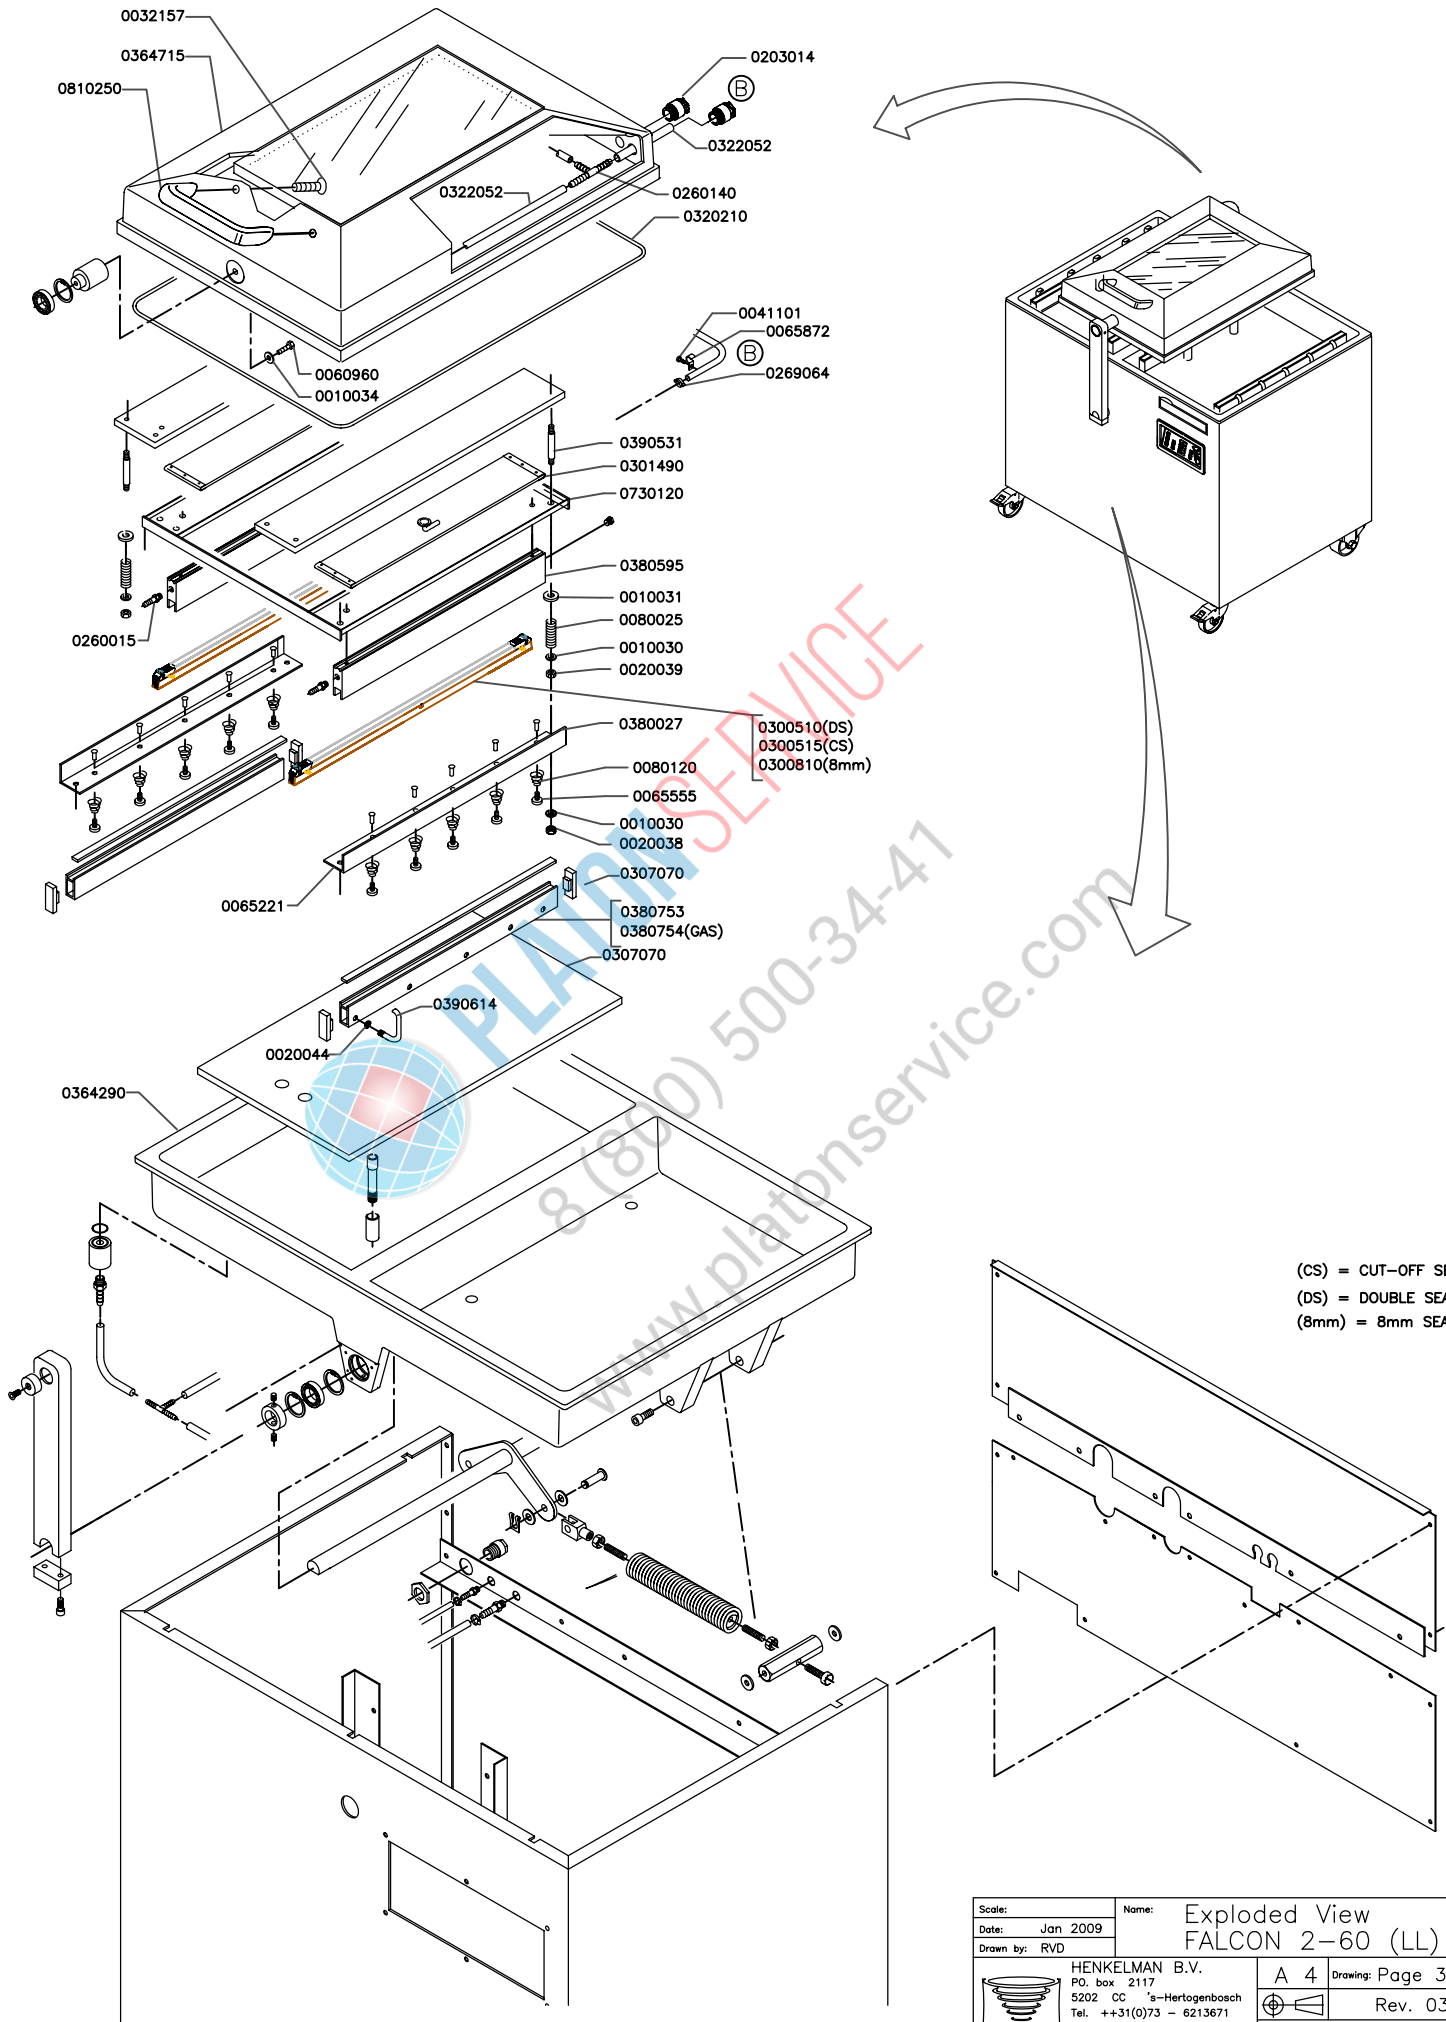

PLATON SERVICE
 8 (800) 500-544
 www.platonservice.nl

Scale:	Name: Exploded View FALCON 2-60
Date: Jan 2009	
Drawn by: MD	
 HENKELMAN B.V. P.O. box 2117 5202 CC 's-Hertogenbosch Tel. ++31(0)73 - 6213671 Fax ++31(0)73 - 6221318 The Netherlands	A 4 Drawing: Page 1-3 Rev 050 <small>Copyright explicitly reserved. Multiplication or information to third parties in any form is not permitted without written permission of the owner.</small>

(CS) = CUT-OFF SEAL
 (DS) = DOUBLE SEAL
 (8mm) = 8mm SEAL

Scale:	Name:	Exploded View FALCON 2-60 (SS)	
Date:	March 2008		
Drawn by:	MD		
 HENKELMAN B.V. P.O. box 2117 5202 CC 's-Hertogenbosch Tel. ++31(0)73 - 6213671 Fax ++31(0)73 - 6221318 The Netherlands		A 4	Drawing: Page 2-3
		 Rev. 030 <small>Ownership explicitly reserved. Multiplication or information to third parties in any form is not permitted without written permission of the owner.</small>	

(CS) = CUT-OFF SEAL
(DS) = DOUBLE SEAL
(8mm) = 8mm SEAL

Scale:	Name:	Exploded View FALCON 2-60 (LL)	
Date: Jan 2009			
Drawn by: RVD			
	HENKELMAN B.V. P.O. box 2117 5202 CC 's-Hertogenbosch Tel. ++31(0)73 - 6213671 Fax ++31(0)73 - 6221318 The Netherlands		A 4 Drawing: Page 3-3 Rev. 030
	<small>Ownership explicitly reserved. Multiplication or information to third parties in any form is not permitted without written permission of the owner.</small>		