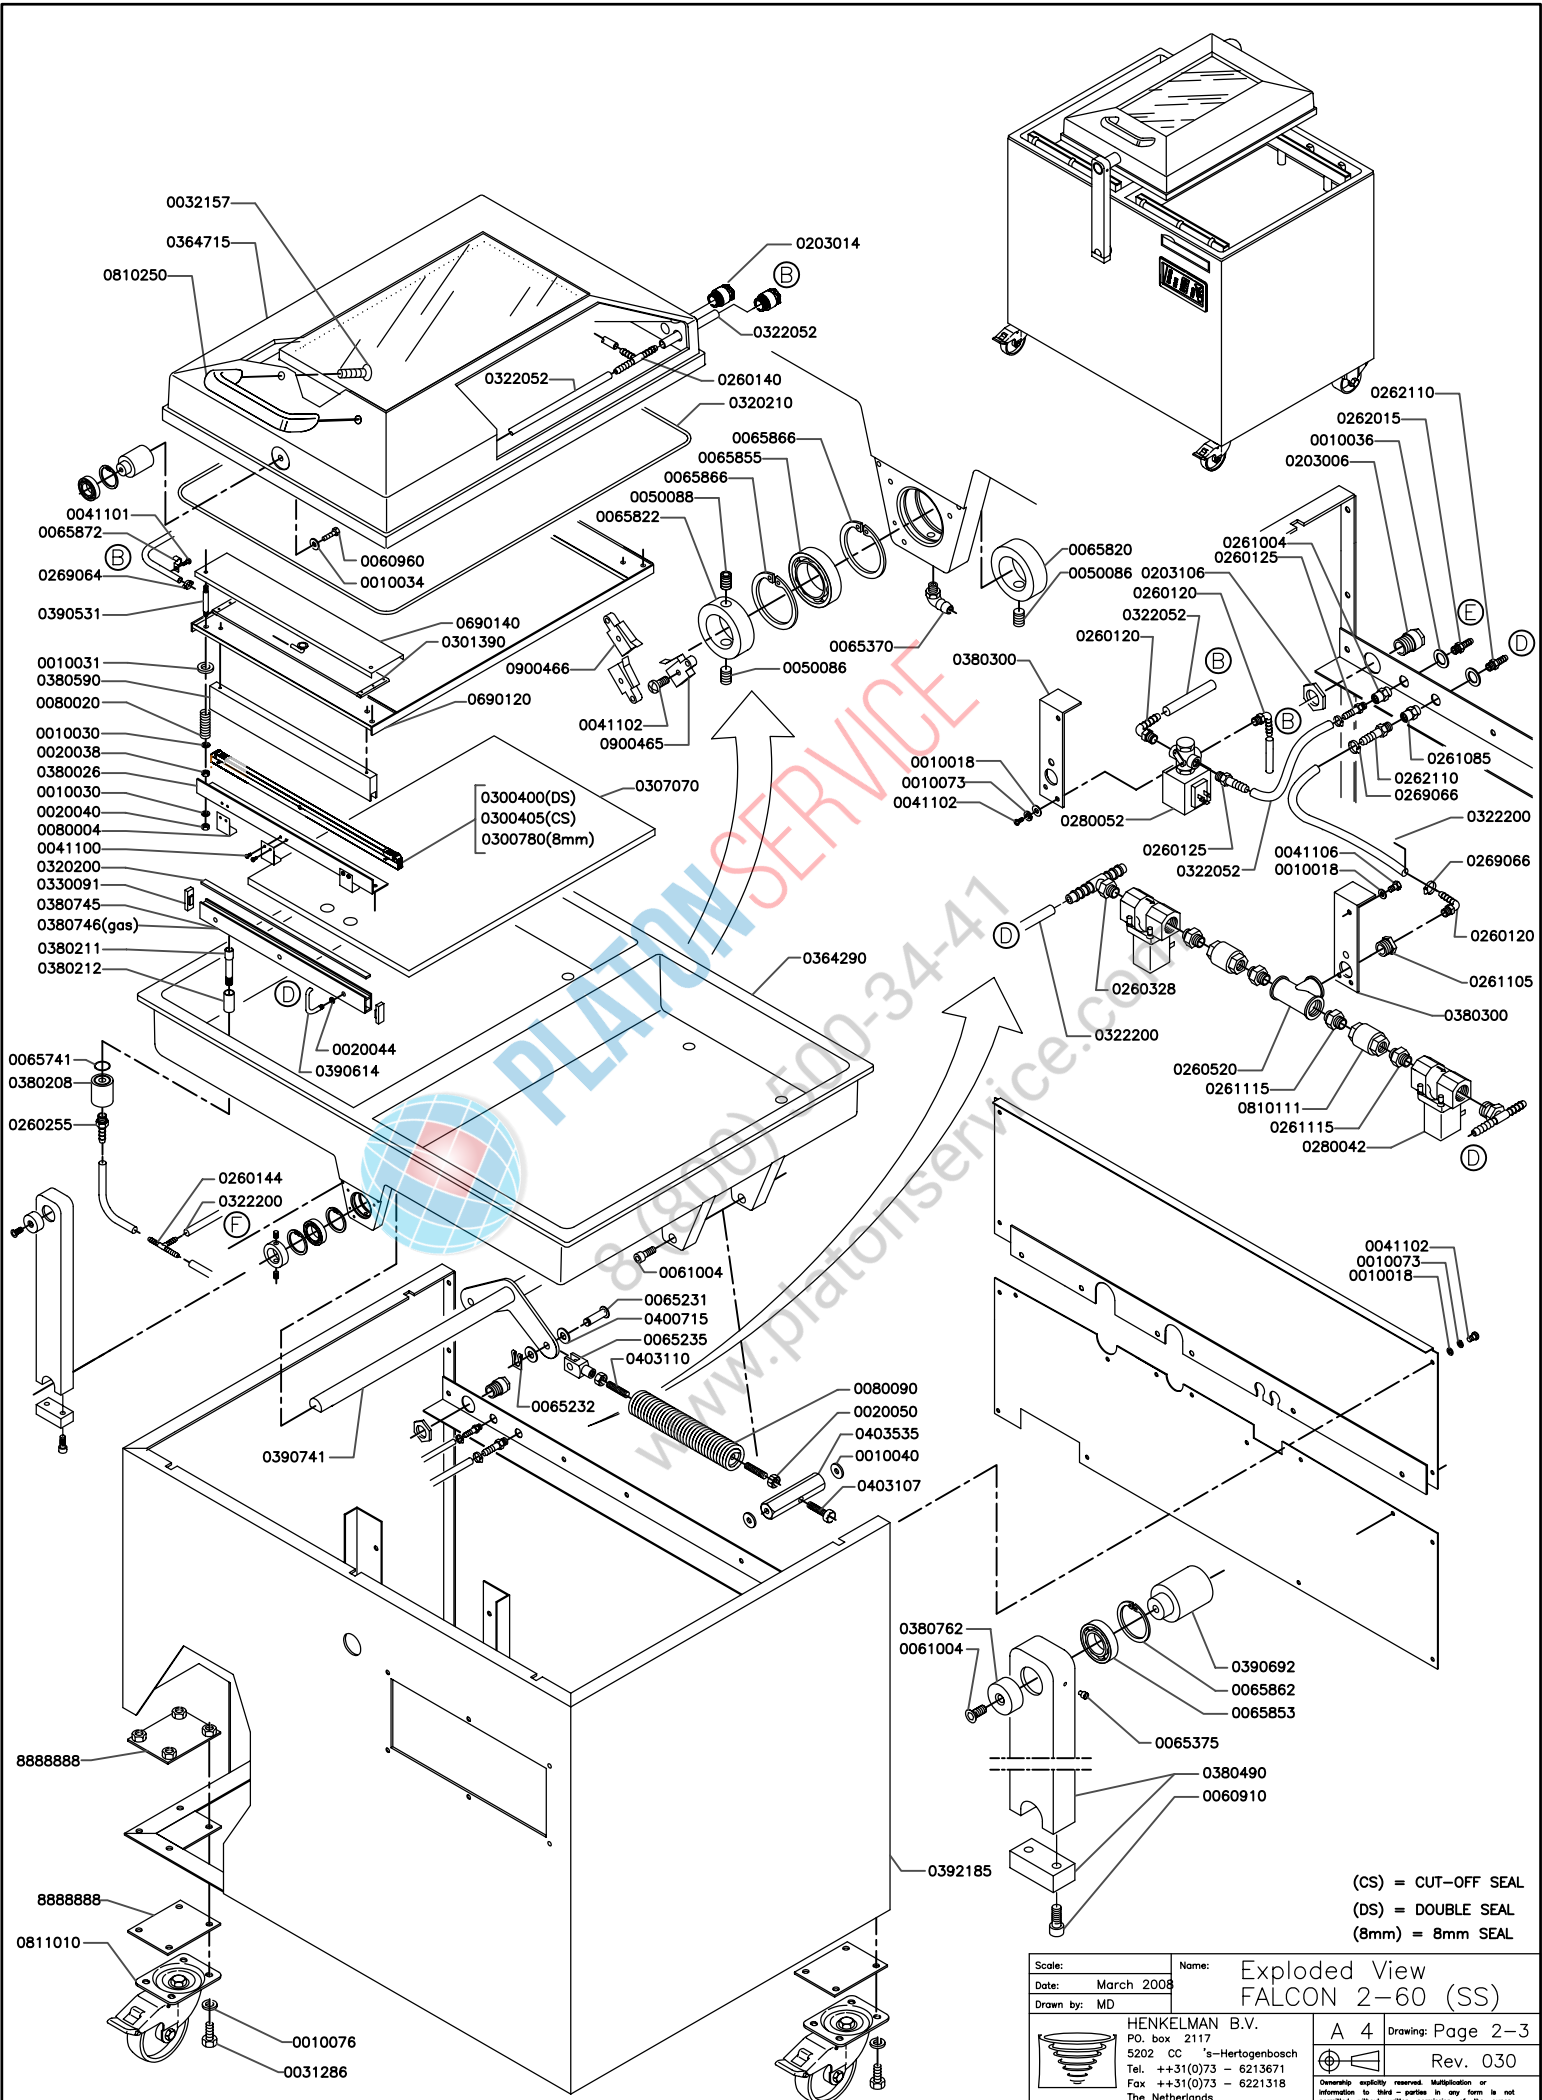

PLATON SERVICE
 8 (800) 500-544
 www.platonservice.nl

Scale:	Name: Exploded View FALCON 2-60
Date: Jan 2009	
Drawn by: MD	
 HENKELMAN B.V. P.O. box 2117 5202 CC 's-Hertogenbosch Tel. ++31(0)73 - 6213671 Fax ++31(0)73 - 6221318 The Netherlands	A 4 Drawing: Page 1-3 Rev 050 <small>Copyright explicitly reserved. Multiplication or information to third parties in any form is not permitted without written permission of the owner.</small>

(CS) = CUT-OFF SEAL
 (DS) = DOUBLE SEAL
 (8mm) = 8mm SEAL

Scale:	Name:	Exploded View FALCON 2-60 (SS)	
Date:	March 2008		
Drawn by:	MD		
 HENKELMAN B.V. P.O. box 2117 5202 CC 's-Hertogenbosch Tel. ++31(0)73 - 6213671 Fax ++31(0)73 - 6221318 The Netherlands		A 4	Drawing: Page 2-3
		 Rev. 030 <small>Ownership explicitly reserved. Multiplication or information to third parties in any form is not permitted without written permission of the owner.</small>	

(CS) = CUT-OFF SEAL
(DS) = DOUBLE SEAL
(8mm) = 8mm SEAL

Scale:	Name:	Exploded View FALCON 2-60 (LL)	
Date: Jan 2009			
Drawn by: RVD			
	HENKELMAN B.V. P.O. box 2117 5202 CC 's-Hertogenbosch Tel. ++31(0)73 - 6213671 Fax ++31(0)73 - 6221318 The Netherlands		A 4 Drawing: Page 3-3 Rev. 030
	<small>Ownership explicitly reserved. Multiplication or information to third parties in any form is not permitted without written permission of the owner.</small>		